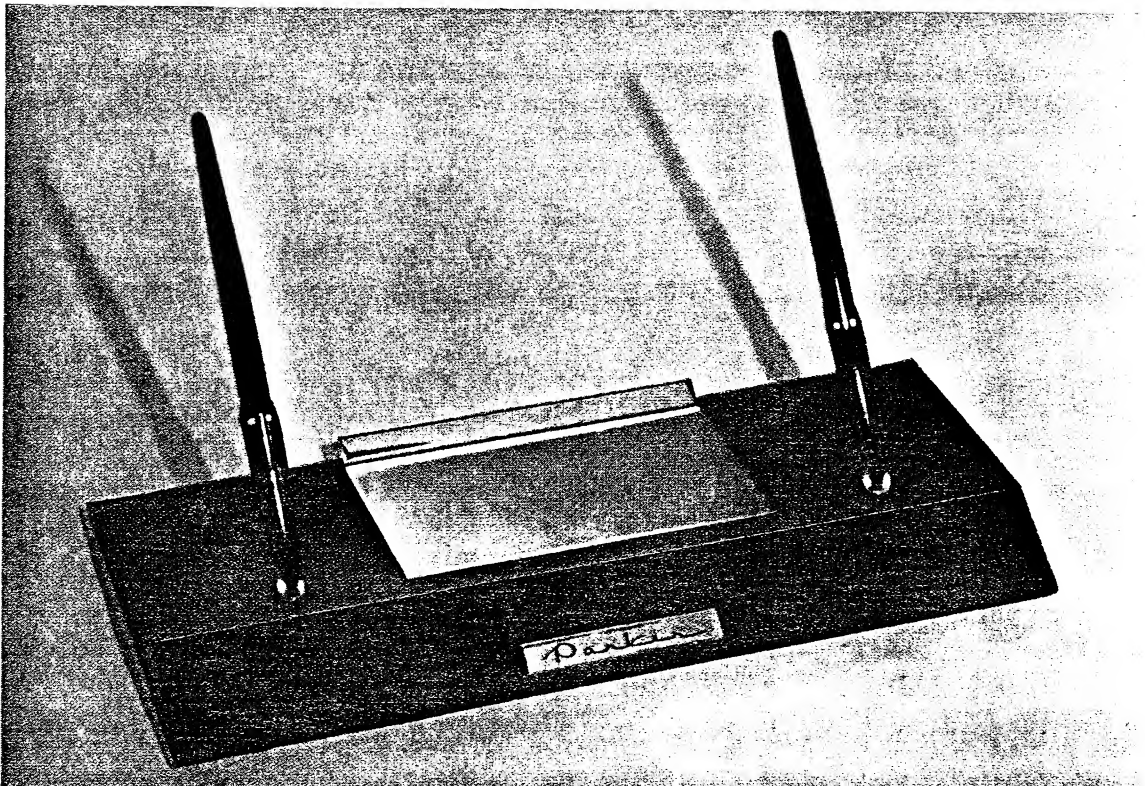

MODEL NO. 90-208

Maroon or black catylin, beveled base with chromed tray.
Two black "51" pens and holders, 5½ x 14" . . . . . ~~$45.00~~
$40.00.